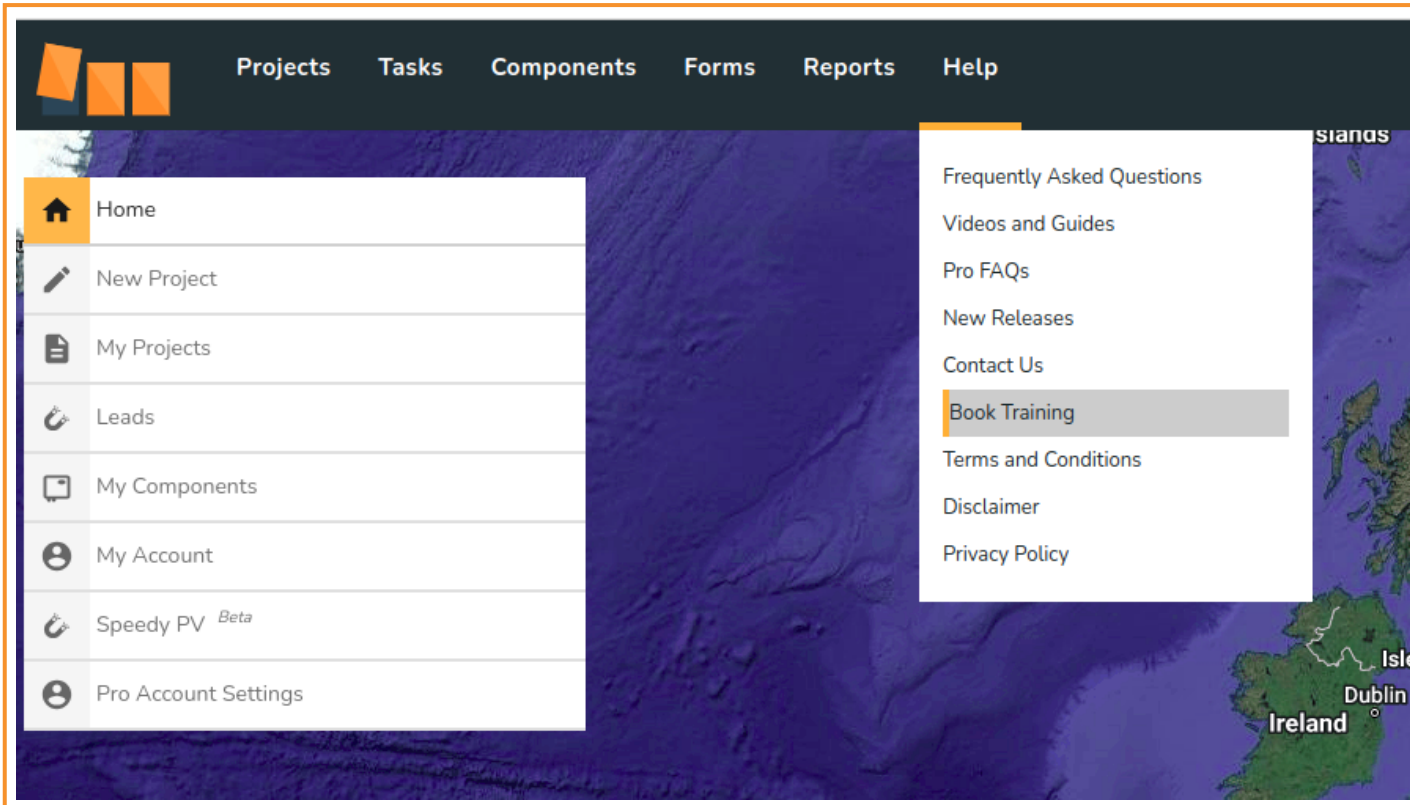

We recommend that you sign up to our free lead generation training session for useful tips on how to generate more traffic to your website and how to maximise results from leads!

Revision #4

Created 19 September 2024 12:00:27 by Chelsea Showering

Updated 19 September 2024 12:31:32 by Chelsea Showering