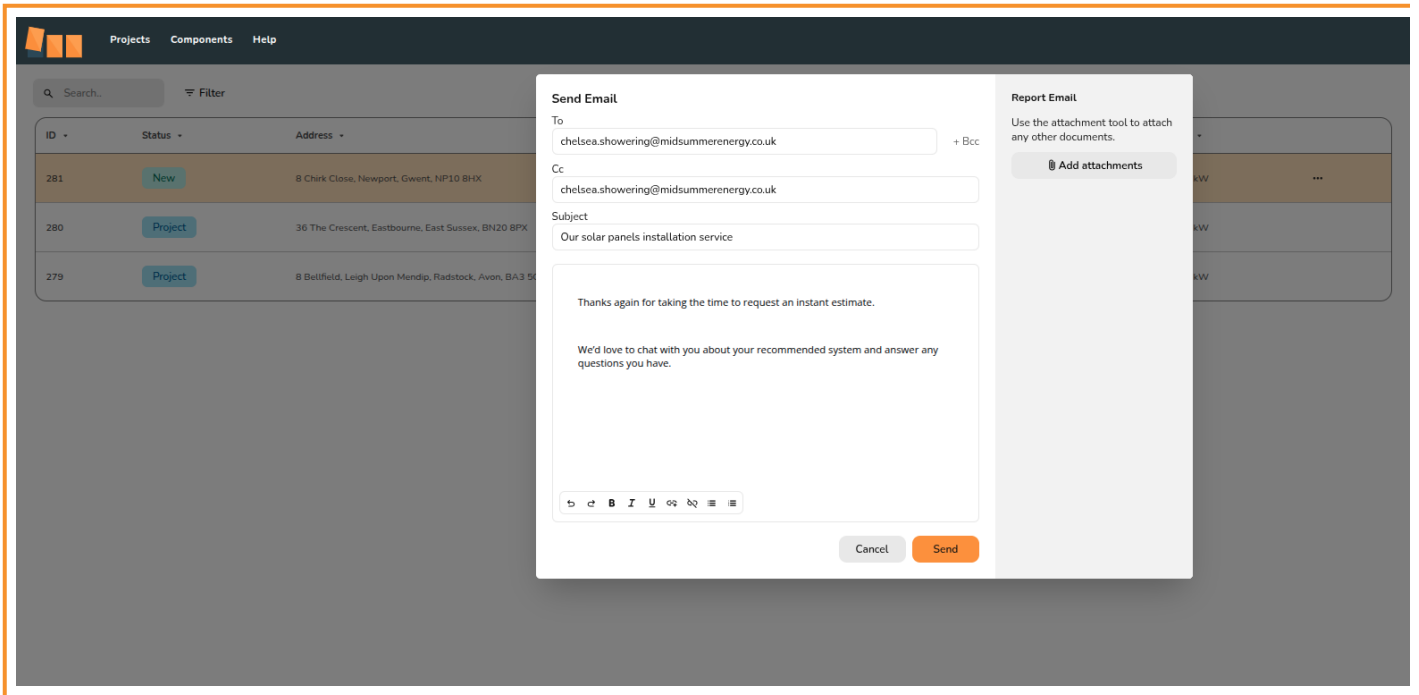

Marketplace leads

Where to find your leads?

Leads that have been submitted through the solar marketplace can be located in the Leads tab on the Easy PV homepage.

The screenshot shows a web interface for managing leads. At the top, there is a navigation bar with 'Projects', 'Components', and 'Help'. Below this is a search bar with 'Search...' and a 'Filter' button. The main content is a table with the following columns: ID, Status, Address, Created, Customer, and System. The table contains three rows of lead data. The first row has ID 281, Status 'New', Address '8 Chirk Close, Newport, Gwent, NP10 8HX', Created '19/09/2024', Customer 'test2', and System '3.87 kW'. The second row has ID 280, Status 'Project', Address '36 The Crescent, Eastbourne, East Sussex, BN20 6PX', Created '19/09/2024', Customer 'chelsea test', and System '2.58 kW'. The third row has ID 279, Status 'Project', Address '8 Bellfield, Leigh Upon Mendip, Radstock, Avon, BA3 5QH', Created '19/09/2024', Customer 'chelsea test', and System '6.45 kW'. At the bottom of the table, there is a pagination control showing '1 7 8 9 10 11'.

ID	Status	Address	Created	Customer	System
281	New	8 Chirk Close, Newport, Gwent, NP10 8HX	19/09/2024	test2	☀️ 3.87 kW
280	Project	36 The Crescent, Eastbourne, East Sussex, BN20 6PX	19/09/2024	chelsea test	☀️ 2.58 kW
279	Project	8 Bellfield, Leigh Upon Mendip, Radstock, Avon, BA3 5QH	19/09/2024	chelsea test	☀️ 6.45 kW

Following up leads

You can email your new leads directly through Easy PV by clicking the contact button. This will bring up an email template which is fully customizable and can be set up to come from your company email.

Converting leads to projects on Easy PV

It is quick and easy to convert a lead into a project on Easy PV by clicking the '...' then 'convert to project'

This will open up the project in Easy PV and it should look like this with the roof already outlined and panels in place: